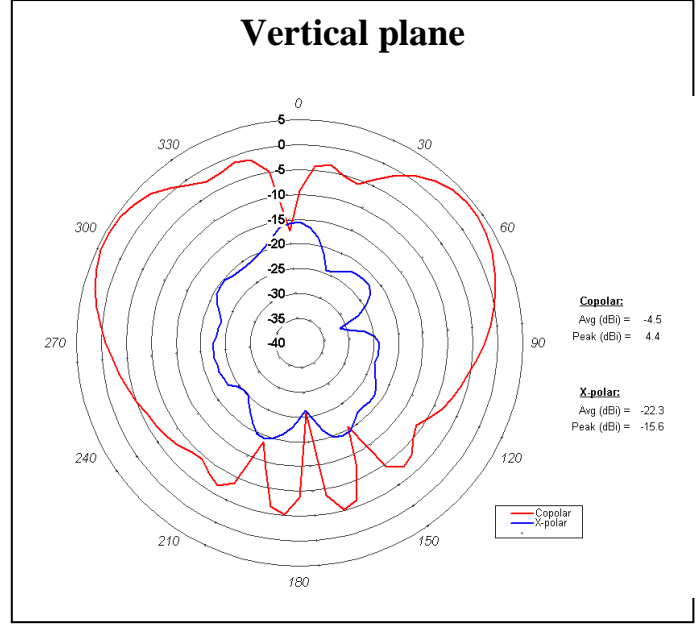

**OTHERS SPECIFICATIONS**

Installation: 1 full turn min.

**BLACK/WHITE LOW-PROFILE UTY 806-960 MHz**

**LP800NMO  
LP800NMOW**

**NMO MOUNTED**

Series : ANTENNA

**CURVES**

Measured on Ø40" Ground plane