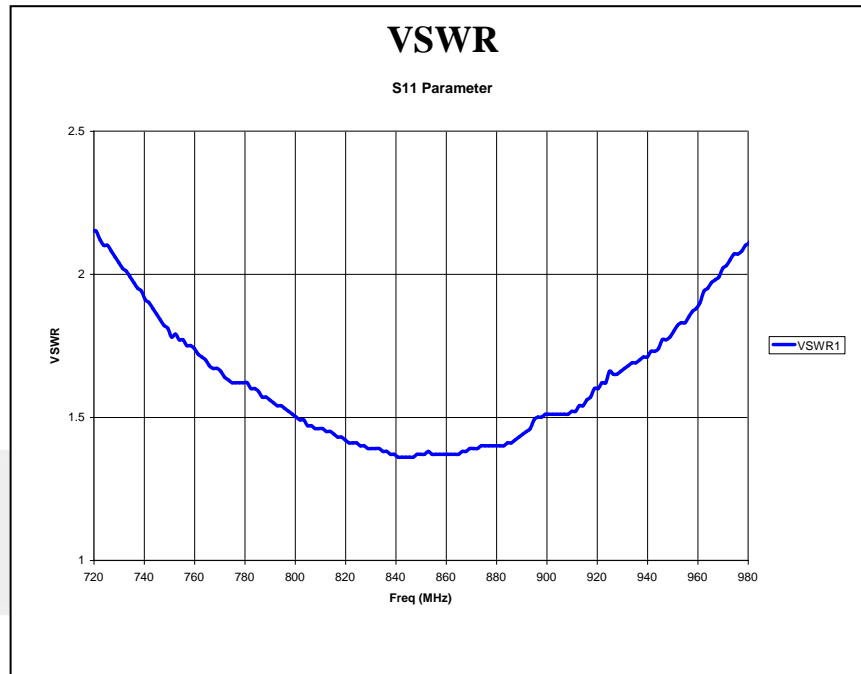

**OTHERS SPECIFICATIONS**

Installation: 1 full turn min.

**BLACK/WHITE LOW-PROFILE UTY 806-960 MHz**

**LP800NMO  
LP800NMOW**

**NMO MOUNTED**

Series : ANTENNA

**CURVES**

Measured on Ø40" Ground plane