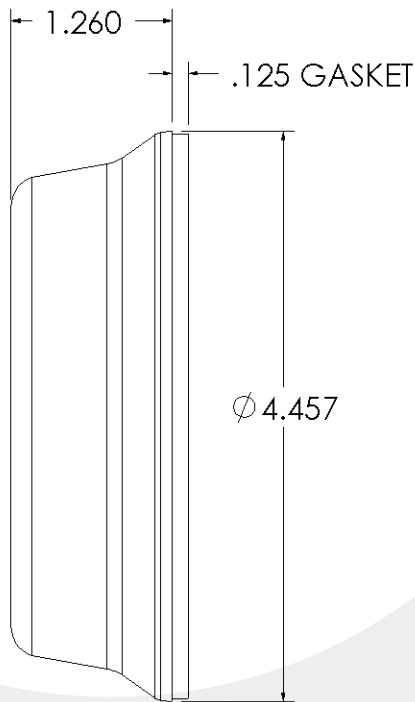

**BLACK/WHITE LOW-PROFILE UTY 806-960 MHz**

**NMO MOUNTED**

**LP800NMO  
LP800NMOW**

Series : ANTENNA

All dimensions are in inches

**Issue : 0711**

In the effort to improve our products, we reserve the right to make changes judged to be necessary.

**BLACK/WHITE LOW-PROFILE UTY 806-960 MHz****NMO MOUNTED****LP800NMO  
LP800NMOW**  
Series : ANTENNA**ELECTRICAL SPECIFICATIONS**

Frequency :.....	<b>806-960 MHz</b>
Nominal Impedance :.....	<b>50 Ω</b>
VSWR :.....	<b>2:1 Max</b>
Gain (Omni directional 0°) :.....	<b>-2.2 dBi ± 1 dB</b>
Gain (Peak) :.....	<b>4.4 dBi ± 1 dB</b>
Polarization :.....	<b>Vertical</b>
Power withstanding :.....	<b>100 W</b>
Connector type :.....	<b>NMO</b>

**MECHANICAL SPECIFICATIONS**

Plastic radome :.....	<b>Mackroblend</b>
Color :.....	<b>Black/White</b>
Weight :.....	<b>159 g</b>

**ENVIRONMENTAL SPECIFICATIONS**

Operating temperature :.....	<b>-40/70 °C</b>
------------------------------	------------------

**OTHERS SPECIFICATIONS**

Installation: 1 full turn min.

**BLACK/WHITE LOW-PROFILE UTY 806-960 MHz**

**LP800NMO  
LP800NMOW**

**NMO MOUNTED**

Series : ANTENNA

**CURVES**

Measured on Ø40" Ground plane