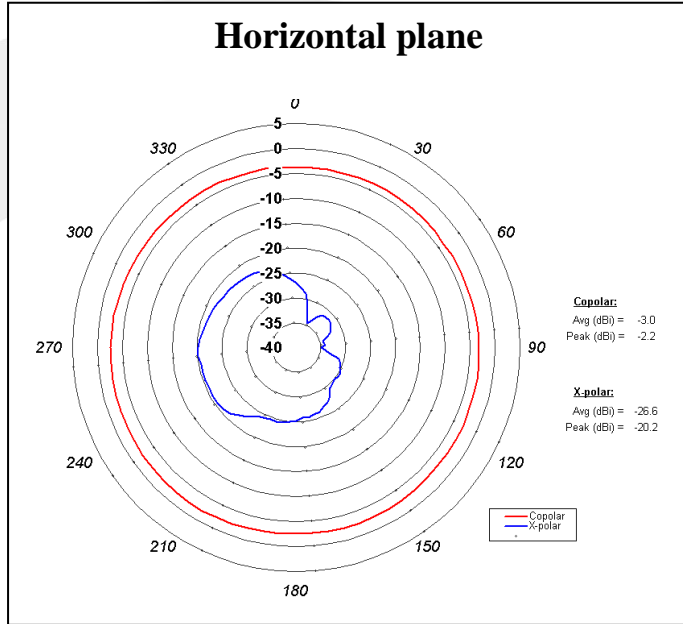

**BLACK/WHITE LOW-PROFILE UTY 806-960 MHz****NMO MOUNTED****LP800NMO  
LP800NMOW**  
Series : ANTENNA**ELECTRICAL SPECIFICATIONS**

Frequency :.....	<b>806-960 MHz</b>
Nominal Impedance :.....	<b>50 Ω</b>
VSWR :.....	<b>2:1 Max</b>
Gain (Omni directional 0°) :.....	<b>-2.2 dBi ± 1 dB</b>
Gain (Peak) :.....	<b>4.4 dBi ± 1 dB</b>
Polarization :.....	<b>Vertical</b>
Power withstanding :.....	<b>100 W</b>
Connector type :.....	<b>NMO</b>

**OTHERS SPECIFICATIONS**

Installation: 1 full turn min.

**BLACK/WHITE LOW-PROFILE UTY 806-960 MHz**

**LP800NMO  
LP800NMOW**

**NMO MOUNTED**

Series : ANTENNA

**CURVES**

Measured on Ø40" Ground plane